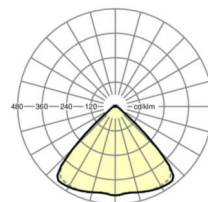

CHARACTERISTICS

Order number	19410024040
EAN number	4020863414666
Commodity code	94051190
Certification mark	IP 20, Protection class I, ENEC10 VDE, F, HACCP DIN10500/Food/IFS-application-related suitability/BRC, Indoor, CE
Impact resistance (IK rating)	IK03 (-20°C bis 40°C)
Ambient temperatur	ta -20°C to 40°C
Warranty period	5 years
State funding programs	BEG - Federal funding for efficient buildings (valid only for Germany)

ELECTRICAL ENGINEERING

Controller	Electronic driver (1 pcs.)
System output	56W
Mains voltage	230V/50Hz
Circuit breakers (inrush current)	17 pieces/B10, 28 pieces/B16, 29 pieces/C10, 48 pieces/C16
Energy efficiency class/light source	C

LIGHTING TECHNOLOGY

Placement	LED, Colour rendering/Light colour CRI ≥ 80 / 4000K
Colour tolerance (MacAdam)	3SDCM
Photobiological safety (Luminaire)	RG1
Nominal luminous flux	10098lm
LED service life	50000h L80/B10 (Tq 40°C)
Luminaire luminous efficiency	181lm/W
Beam angle	95° (C0) / 95° (C90)
UGR lat./long.	20.5 / 20.9

MECHANICS

Housing colour	traffic white RAL 9016
Dimensions (LxWxDxH)	2299mm x 55mm x 33mm
Weight (net)	2.5kg
Type of installation	Mounting rail system installation, Light structure

Dimensions

L	2299 mm	Length
B	55 mm	Width
H	33 mm	Height

DEEP-LINK

<https://www.regiolux.de/en/article/19410024040>